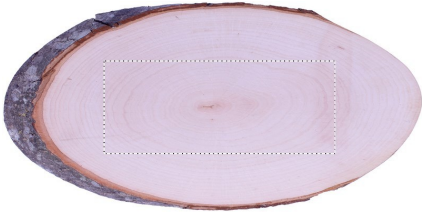

MO8862

Position

1. FRONT LASER
2. FRONT PAD

Print size (mm)

1. 150 mm x 60 mm
   80 mm x 15 mm

Print code (no of colours)

1. L3(1)
   P2(2)

Handling code: B

1. FRONT LASER